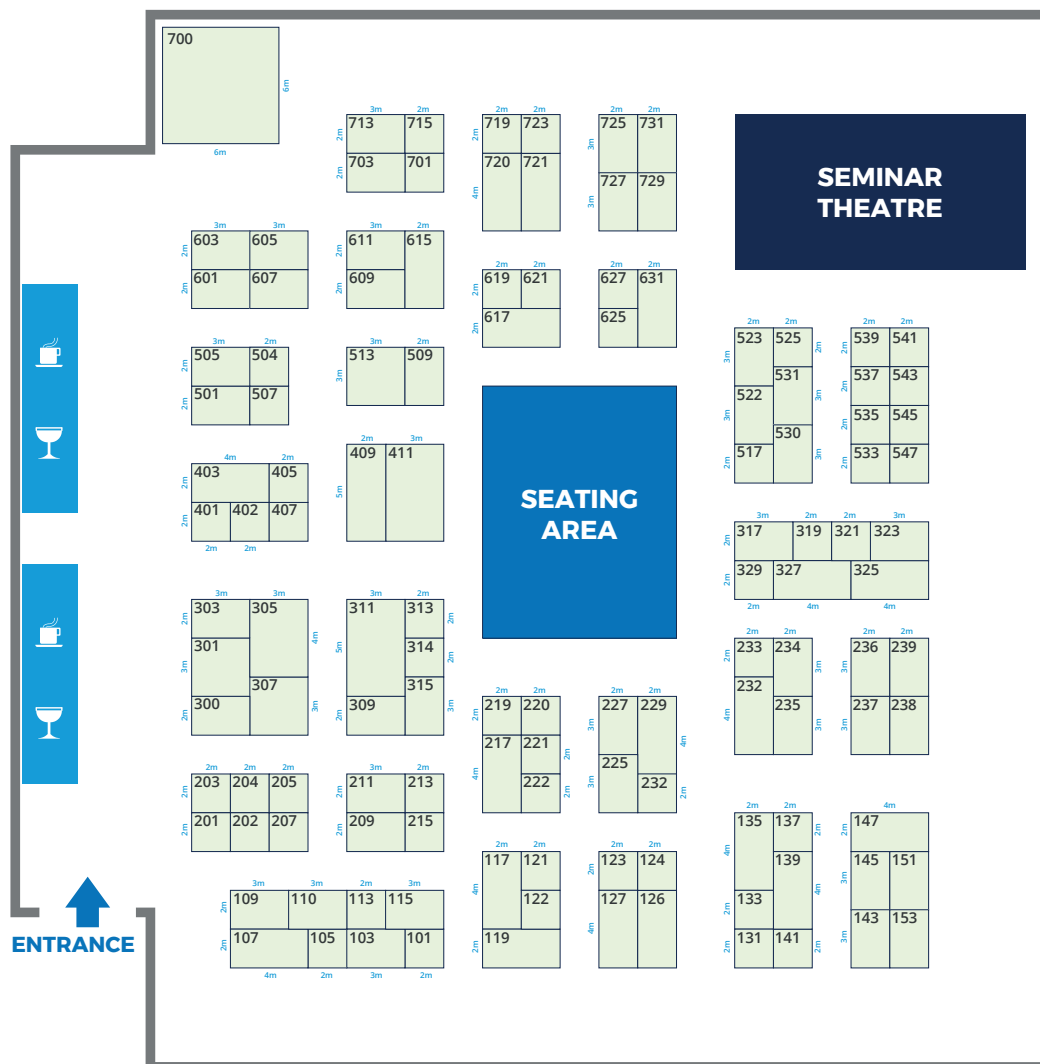

2023 FLOORPLAN

Floorplan subject to change at the discretion of the organisers.

Popular sizes for shell scheme stand rate

2x2.....£1600

3x2.....£2400

4x2.....£3200

3x3.....£3600

4x3.....£4800